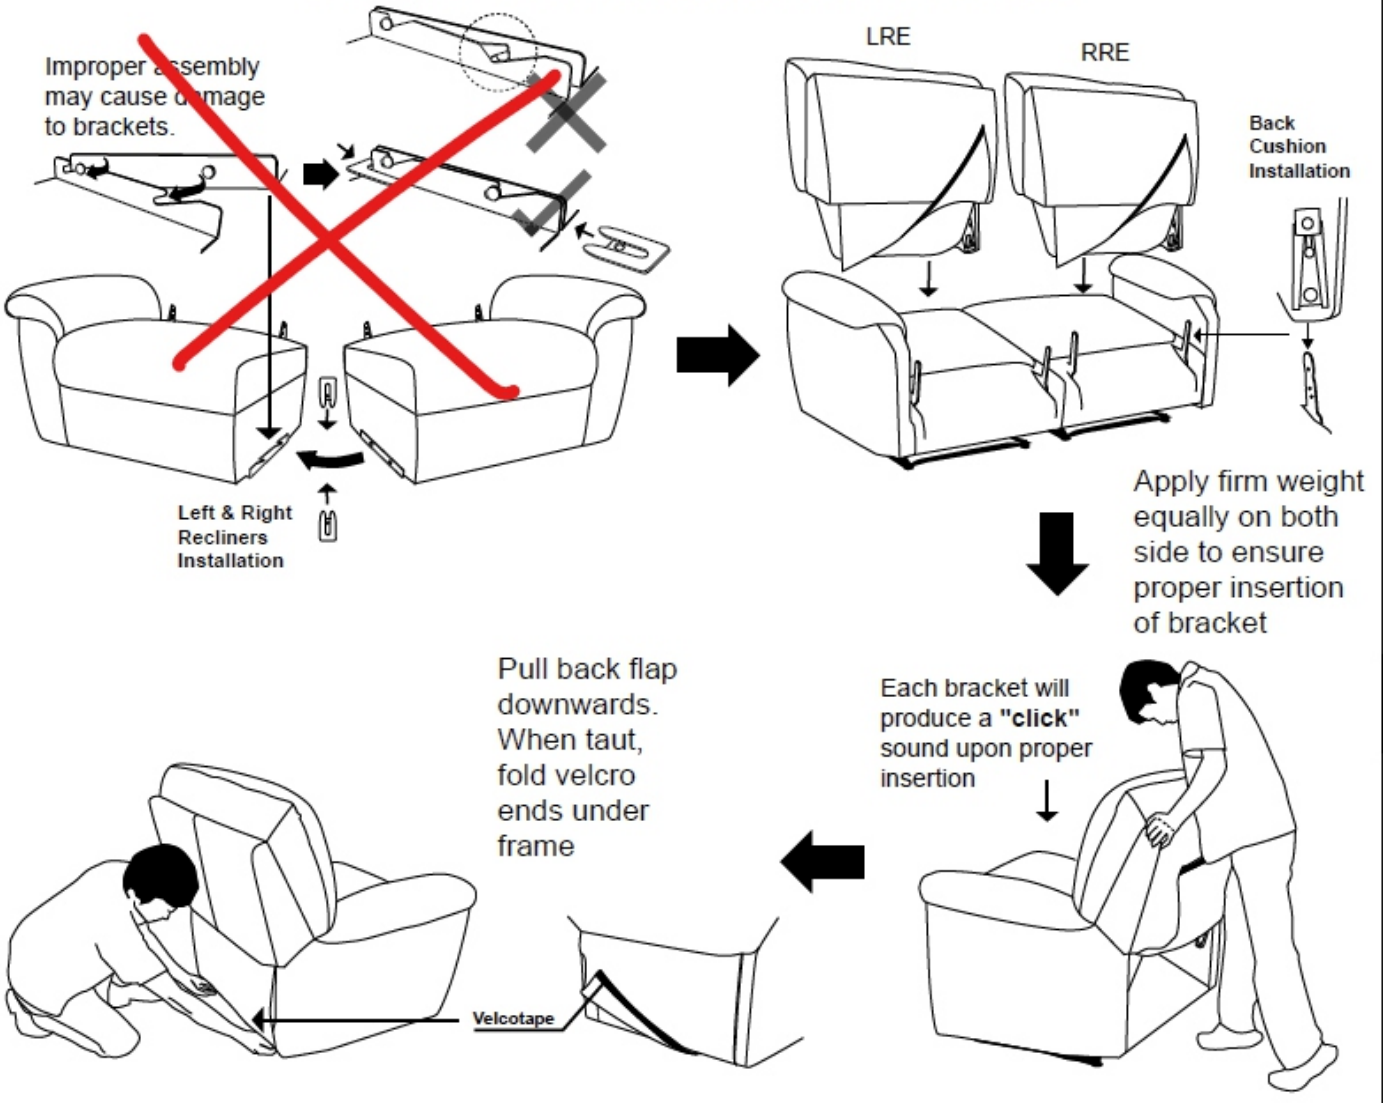

Recliner Chair Installation Instructions