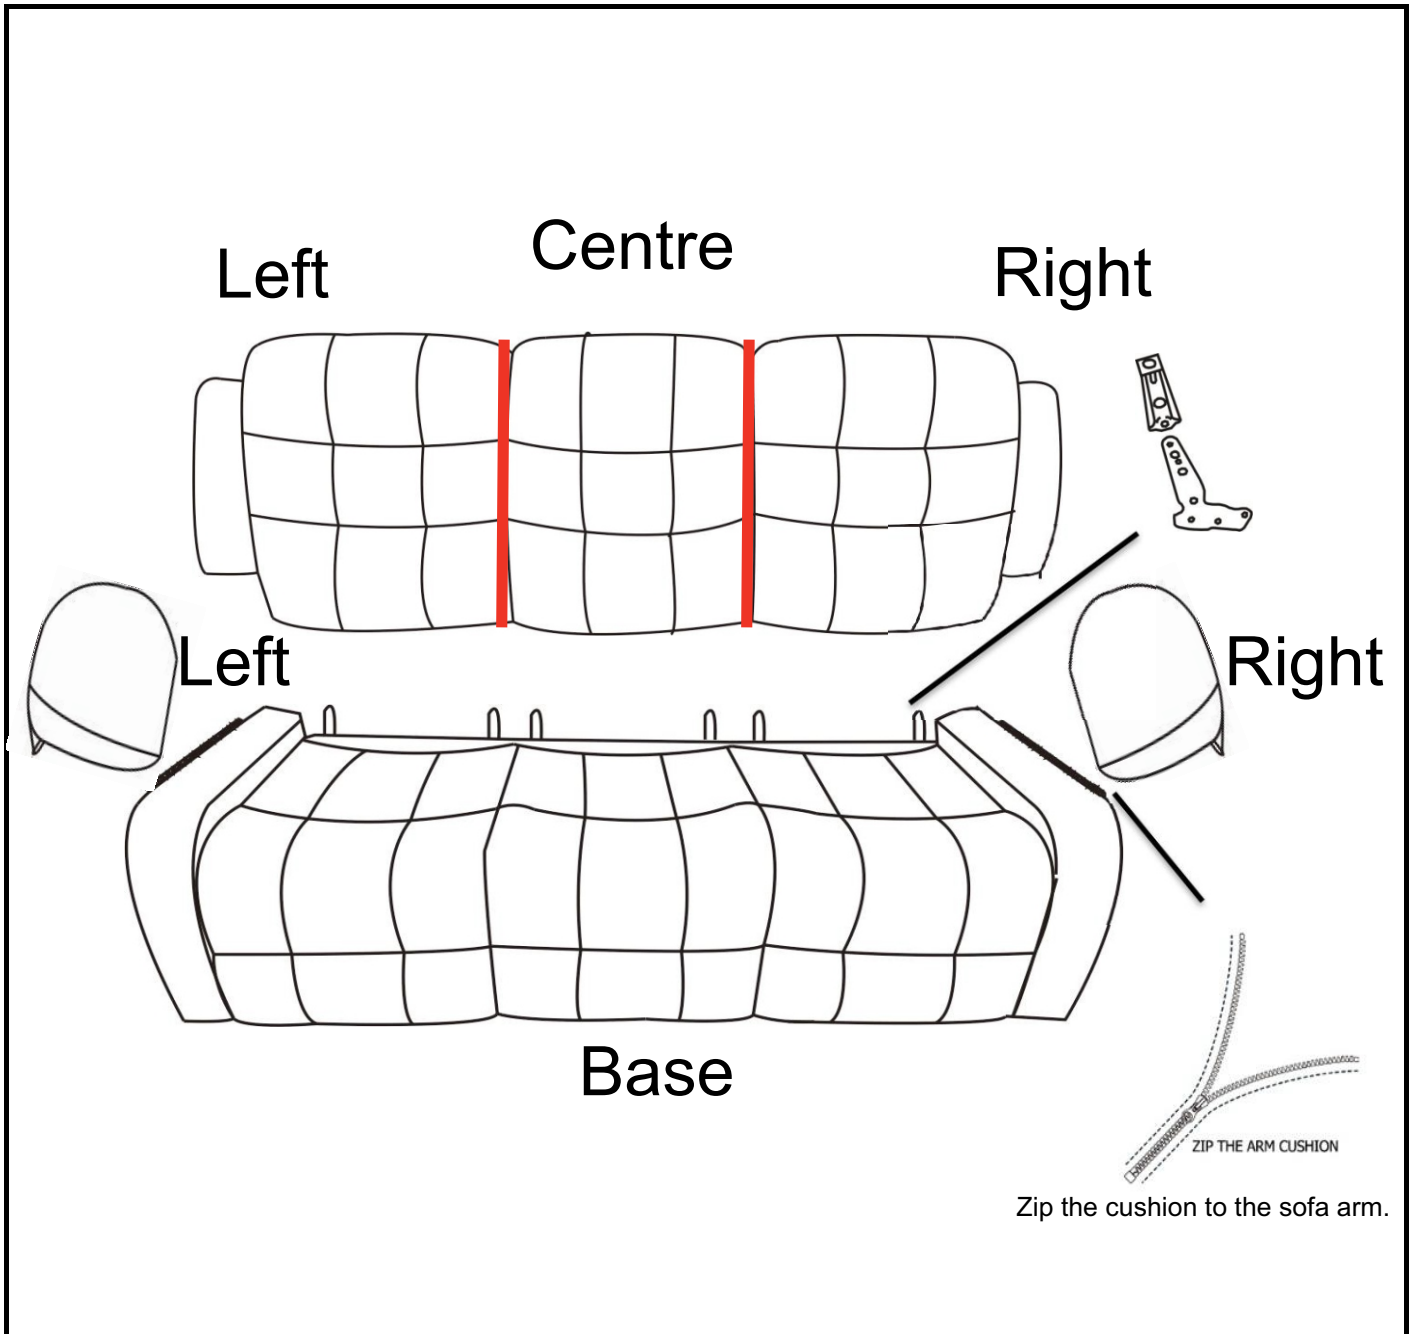

	<p>L C R</p>	
<p>Sofa Base:1 PC</p>	<p>Seat Backs:1 Set Left/Centre/Right</p>	<p>Arm Cushion:2 PCS</p>

ROMA 2 SEATER SOFA ASSEMBLY INSTRUCTIONS

IMPORTANT FOR DOMESTIC USE ONLY PLEASE READ BEFORE YOU CONTINUE FURTHER