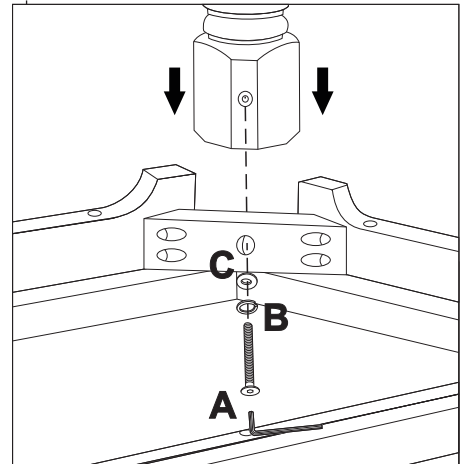

Please check that you have all the parts listed before you start assembling. If you do find that something is missing, do not continue assembly. Please contact your supplier immediately.

PART LIST

Part Number	Part Code	Part Description	Quantity	Carton
1	S300-302-065-PU1-01	Table Top	1	1/1
2	S300-302-065-PU1-02	Leg	4	1/1
3	S300-302-065-PU1-03	Shelf	1	1/1

HARDWARE LIST

No.	Part Name		Qty	Carton
A	M6 x 50mm JCBC		4	1
B	Spring Washer M6 x 13mm		4	1
C	Flat Washer M6 x 18mm		4	1
D	M4 x 32mm Screw		4	1
E	Allen Key M4 x 65mm		1	1

STEP 1

PARTS REQUIRED

1 - TABLE TOP	x1
2 - LEG	x4

HARDWARE REQUIRED

A		04
B		04
C		04

TOOLS REQUIRED

Important
Please do not fully tighten the bolts before **STEP 2!**

STEP 2

PARTS REQUIRED

3 - SHELF	x1
-----------	----

HARDWARE REQUIRED