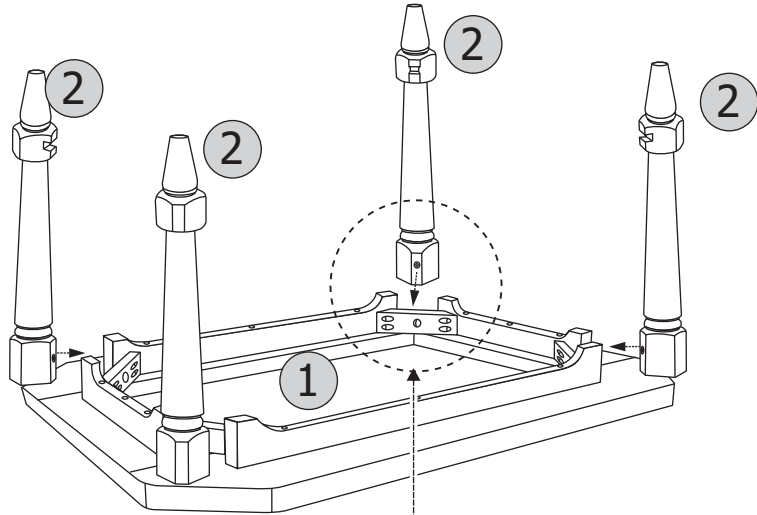

Please check that you have all the parts listed before you start assembling. If you do find that something is missing, do not continue assembly. Please contact your supplier immediately.

PART LIST

Part Number	Part Code	Part Description	Quantity	Carton
1	S300-302-065-PU1-01	Table Top	1	1/1
2	S300-302-065-PU1-02	Leg	4	1/1
3	S300-302-065-PU1-03	Shelf	1	1/1

HARDWARE LIST

No.	Part Name		Qty	Carton
A	M6 x 50mm JCBC		4	1
B	Spring Washer M6 x 13mm		4	1
C	Flat Washer M6 x 18mm		4	1
D	M4 x 32mm Screw		4	1
E	Allen Key M4 x 65mm		1	1

STEP 1

PARTS REQUIRED

1 - TABLE TOP	x1
2 - LEG	x4

HARDWARE REQUIRED

A		04
B		04
C		04

TOOLS REQUIRED

Important
Please do not fully tighten the bolts before **STEP 2!**

STEP 2

PARTS REQUIRED

3 - SHELF	x1
-----------	----

HARDWARE REQUIRED