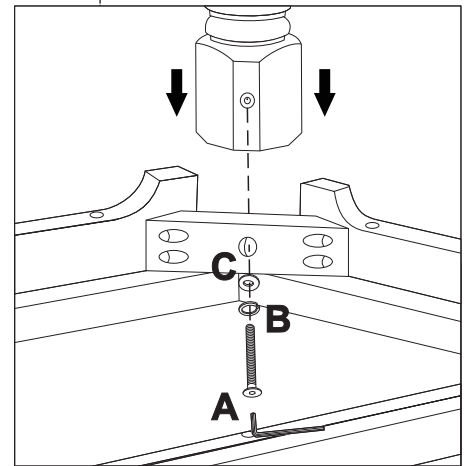

STEP 1

PARTS REQUIRED

1 - TABLE TOP	x1
2 - LEG	x4

HARDWARE REQUIRED

A		04
B		04
C		04

TOOLS REQUIRED