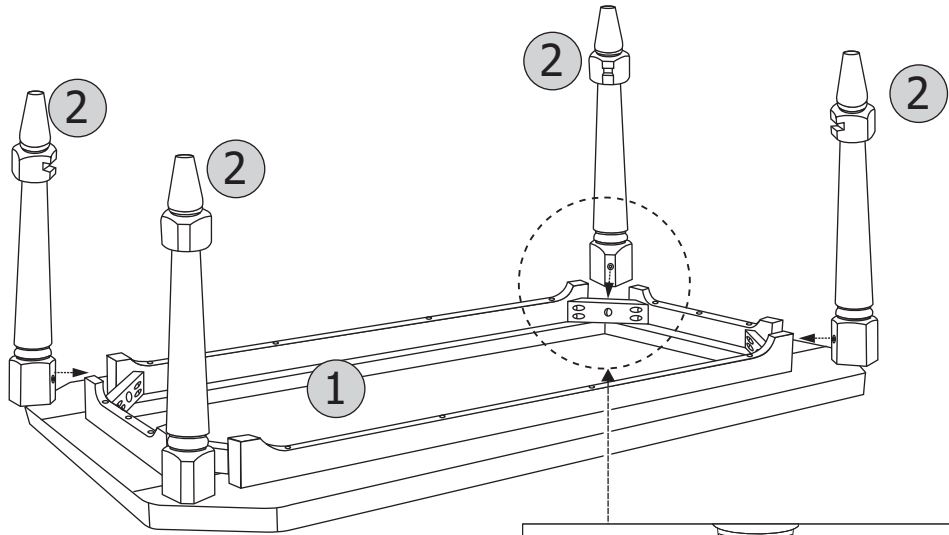

STEP 1

PARTS REQUIRED

1 - TABLE TOP	x1
2 - LEG	x4

HARDWARE REQUIRED

A		04
B		04
C		04

TOOLS REQUIRED